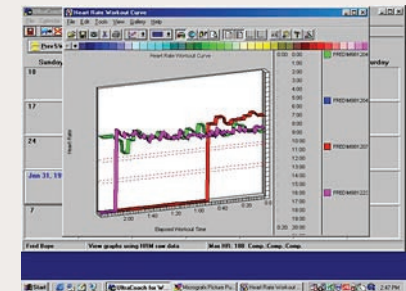

4 Panoramic Rowing Courses

Online WebRacing

Vital Fitness Data

Hardware

- 15.6” LCD ALL-IN-ONE LCD TOUCH SCREEN DISPLAY/PC
- Touch screen, 1.3 megapixel camera
- Weight 9.5 lbs / Color: Black
- Processor Type: Intel Atom N270 / 1.6 GHz
- Mainboard Chipset Type: Mobile Intel 945GSE Express
- RAM Installed Size: 1 GB Technology DDR2 SDRAM
- Storage Controller Type: 1 x Serial ATA – integrated
- Controller Interface Type: Serial ATA-300
- Storage: Hard Drive: 1 x 160 GB – standard – Serial ATA-300 – 5400 rpm
- Card Reader Type: Card reader Supported Flash Memory Cards: Memory Stick, MultiMedia Card, SD Memory Card
- Graphics Controller Type: Integrated Graphics Processor
- Intel GMA 950 Dynamic Video Memory Technology 3.0
- Audio Output Type: Sound card – integrated
- Sound Output Mode: 5.1 channel surround
- Compliant Standards: SRS Premium Sound
- Speaker(s): 2 x right / left channel
- Audio Input Type: Stereo microphone
- Network adapter – integrated
- Wireless LAN Supported: Yes
- Data Link Protocol: Ethernet, Fast Ethernet, Gigabit Ethernet, IEEE 802.11b, IEEE 802.11g, IEEE 802.11n (draft)
- Compliant Standards: IEEE 802.11b, IEEE 802.11g, IEEE 802.11n
- 6 x Hi-Speed USB – 4 pin USB Type A (2 front, 4 rear)
- 1 x network – Ethernet 10Base-T/100Base-TX/1000Base-T – RJ-45
- 1 x audio – line-out – mini-phone stereo 3.5 mm
- 1 x audio – line-out (side surround)/line-in – mini-phone stereo 3.5 mm
- 1 x audio – line-out (center/subwoofer)/ microphone – mini-phone 3.5 mm
- Power adapter provided: 65 Watt
- Operating System / Software: Microsoft Windows XP Home Edition
- Sound Emission: 26 dB