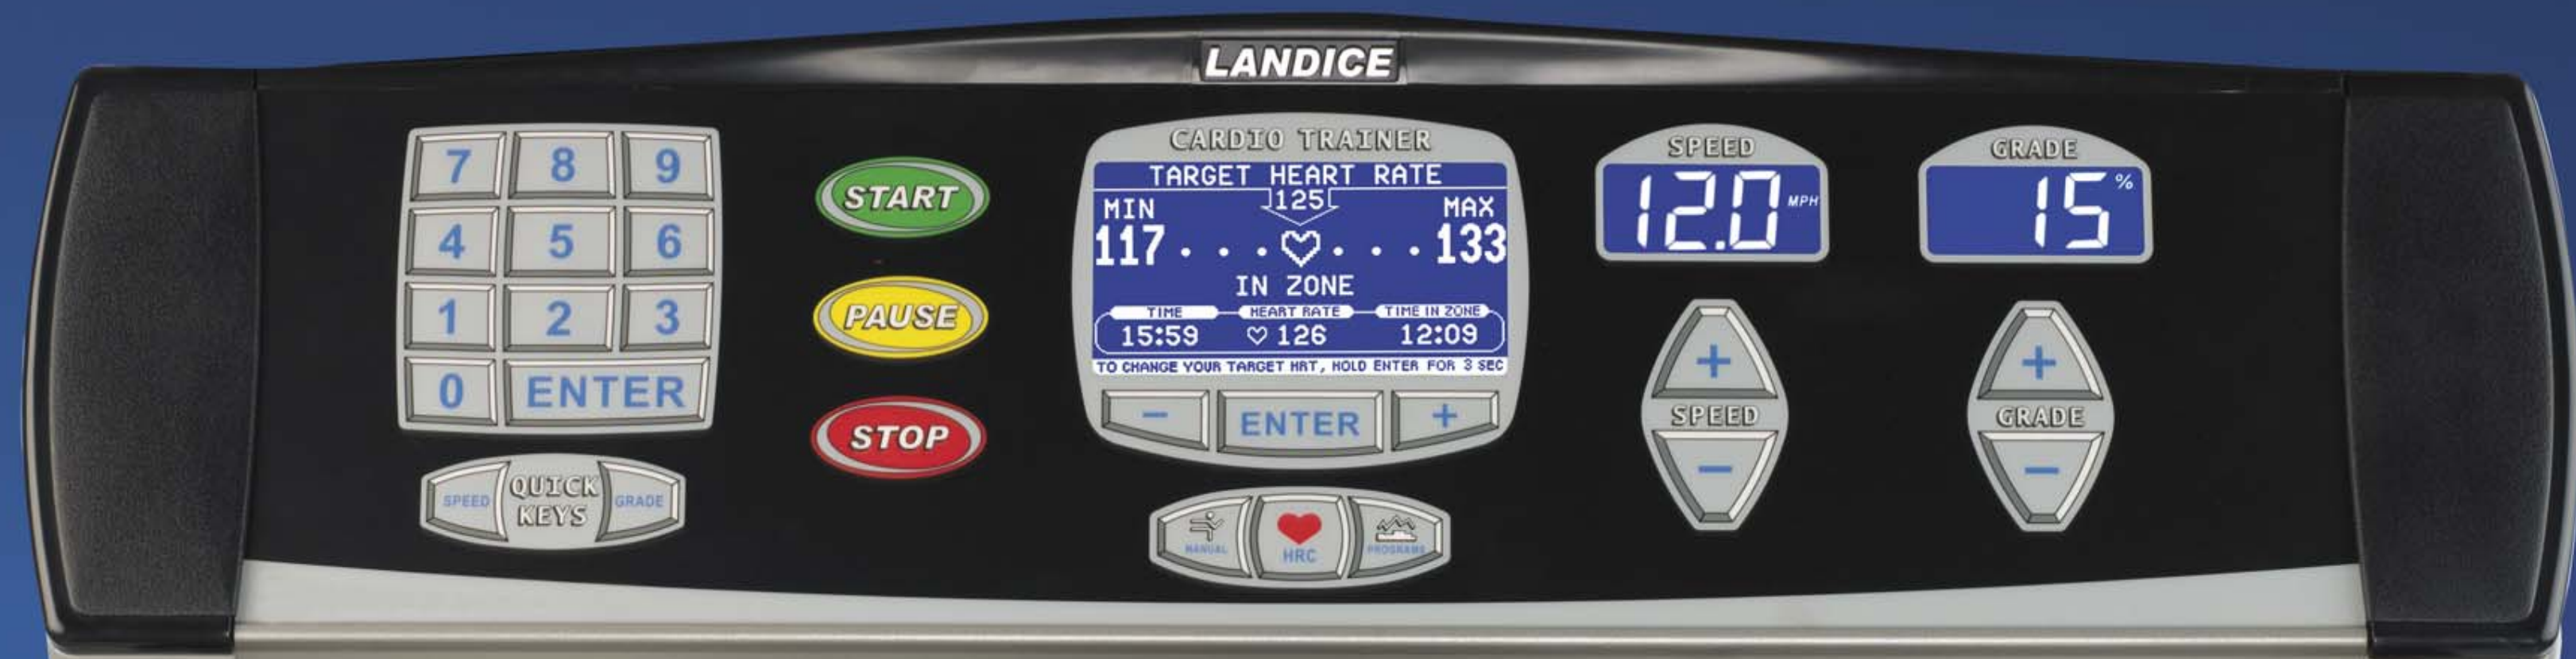

Cardio Trainer Control Panel

The Cardio Trainer Control panel features a two-color, hi-definition, motivational display.

- Personal data and statistics storage for two family members
- Numeric keypad for easy data entry
- 5 Built-in programs with variable time, speed and elevation
- 5 User-defined programs
- Time, distance, and calorie goal programs

- 3 Fitness tests: Balke, Firefighter, Army
- 2 Built-in heart-rate monitoring programs
- 2 User-defined heart-rate monitoring programs
- Displays data in English or metric configurations
- **Standard wireless-chest-strap heart-rate monitoring system**
- **Standard AccuTrack contact heart-rate monitoring system**