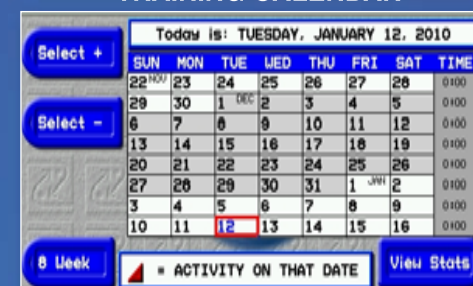

Executive Trainer Control Panel

The Executive Trainer panel features a computer-animated video display with state-of-the-art graphics.

- Personal data and statistics storage for five family members
- Numeric keypad for easy data entry
- 5 Built-in programs with variable time, speed and elevation
- 5 User-defined programs
- Time, distance, and calorie goal programs

- 2 Built-in heart-rate monitoring programs
- 6 fitness tests: Balke, Firefighter, Army, Navy, USMC, USAF
- 4 User-defined heart-rate monitoring programs
- Displays data in English or metric configurations
- **Standard wireless-chest-strap heart-rate monitoring system**
- **Standard AccuTrack contact heart-rate monitoring system**

VSI DISPLAY

USER SELECTABLE SCENERY

TRAINING CALENDAR

TRACK WITH RACE MODE